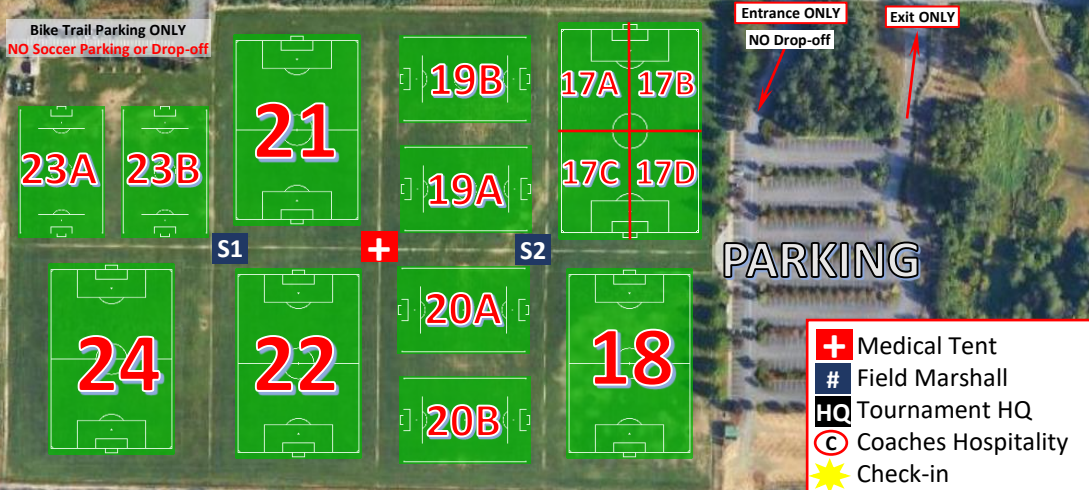

2023 Crossfire Select Cup Field Map

- +** Medical Tent
- #** Field Marshall
- HQ** Tournament HQ
- C** Coaches Hospitality
- ★** Check-in