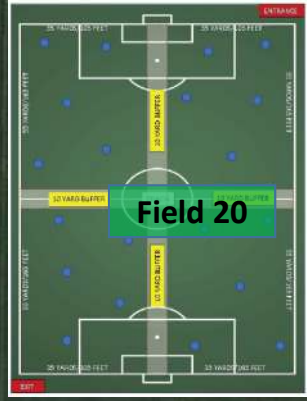

York Road

NE 116th St

NE 116th St

NE 116th St

**Parking CLOSED**  
for soccer use

Entrance & Exit for Fields 21 & 23

Field Closed

10 yard buffers between fields

10 yard buffers between fields

10 yard buffers between fields

Entrance

Exit

NO Parking

Entrance to Fields 17, 18, 19, 20

Field Closed

Exit from Fields 17 & 19

10 yard buffers between fields

NO Parking

Pick up zone

Player waiting zone

Exit from Fields 17, 18, 19, 20